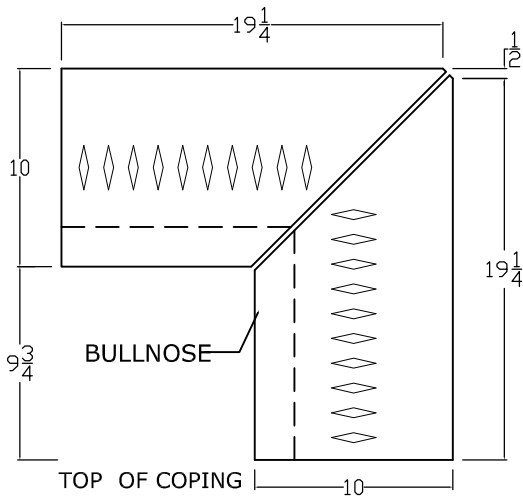

PROFILE OF COPING

ONE PIECE 1' RADIUS CORNER

TWO PIECE 1' RADIUS CORNER

TWO PIECE MITRE CORNER

INSIDE CORNER

**BARRASSO AND SONS, INC.**  
 160 FLORAL PARK ST., ISLIP TERRACE, NY  
 TEL:(631)-581-0360 FAX: (631)-581-0902

STOCK 10" DIAMOND POOL COPING

STANDARD 12" RAISED BULLNOSE POOL COPING  
 (AVAILABLE IN STRAIGHT, RADIUS, AND CORNER PIECES)

<p><b>BARRASSO AND SONS, INC.</b>                  160 FLORAL PARK ST., ISLIP TERRACE, NY                  TEL:(631)-581-0360 FAX: (631)-581-0902</p>	<p>STOCK 12" RAISED B/N POOL COPING                  STRAIGHTS AND CORNERS</p>
---	--

NOTE: RADIUS AND COVER ARE TAKEN AT THE BULLNOSE EDGE  
CONCAVE RADIUS    CONVEX REVERSE RADIUS

RADIUS:	COVER:
4 INCH R	5 1/8"
6 INCH R	8 3/8"
18 INCH R	13 3/8"
1 FOOT R 90°	17 5/8"
1 FOOT R 45°	8 3/4"
2 FOOT R 30°	18 1/8"
3 FOOT R 22.5°	18 3/8"
4 FOOT R	18 3/8"
5 FOOT R	23 1/4"
6 FOOT R	22"
7 FOOT R	20 3/4"
8 FOOT R	20 3/4"
9 FOOT R	23 1/4"
10 FOOT R	23 1/4"
12 FOOT R	21 3/8"
14 FOOT R	23 7/8"
16 FOOT R	22"
18 FOOT R	22 1/8"
20 FOOT R	22"
25 FOOT R	22 3/4"
30 FOOT R	23 7/8"
35 FOOT R	23 7/8"
40 FOOT R	23 3/4"
50 FOOT R	23 7/8"
60 FOOT R	23 7/8"