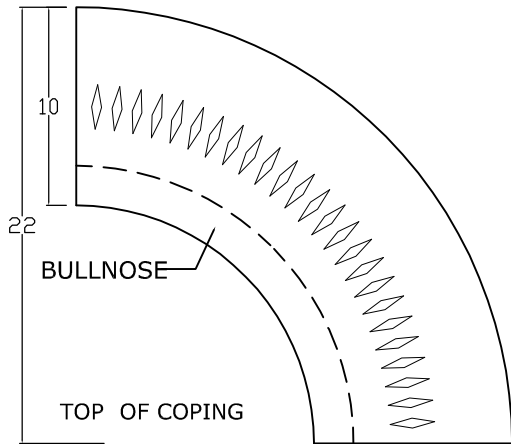

PROFILE OF COPING

ONE PIECE 1' RADIUS CORNER

TWO PIECE 1' RADIUS CORNER

TWO PIECE MITRE CORNER

INSIDE CORNER

**BARRASSO AND SONS, INC.**  
 160 FLORAL PARK ST., ISLIP TERRACE, NY  
 TEL:(631)-581-0360 FAX: (631)-581-0902

STOCK 10" DIAMOND POOL COPING

STANDARD 12" RAISED BULLNOSE POOL COPING  
 (AVAILABLE IN STRAIGHT, RADIUS, AND CORNER PIECES)

<p><b>BARRASSO AND SONS, INC.</b>                  160 FLORAL PARK ST., ISLIP TERRACE, NY                  TEL:(631)-581-0360 FAX: (631)-581-0902</p>	<p>STOCK 12" RAISED B/N POOL COPING                  STRAIGHTS AND CORNERS</p>
---	--

NOTE: RADIUS AND COVER ARE TAKEN AT THE BULLNOSE EDGE  
CONCAVE RADIUS    CONVEX REVERSE RADIUS

RADIUS:	COVER:
4 INCH R	5 1/8"
6 INCH R	8 3/8"
18 INCH R	13 3/8"
1 FOOT R 90°	17 5/8"
1 FOOT R 45°	8 3/4"
2 FOOT R 30°	18 1/8"
3 FOOT R 22.5°	18 3/8"
4 FOOT R	18 3/8"
5 FOOT R	23 1/4"
6 FOOT R	22"
7 FOOT R	20 3/4"
8 FOOT R	20 3/4"
9 FOOT R	23 1/4"
10 FOOT R	23 1/4"
12 FOOT R	21 3/8"
14 FOOT R	23 7/8"
16 FOOT R	22"
18 FOOT R	22 1/8"
20 FOOT R	22"
25 FOOT R	22 3/4"
30 FOOT R	23 7/8"
35 FOOT R	23 7/8"
40 FOOT R	23 3/4"
50 FOOT R	23 7/8"
60 FOOT R	23 7/8"