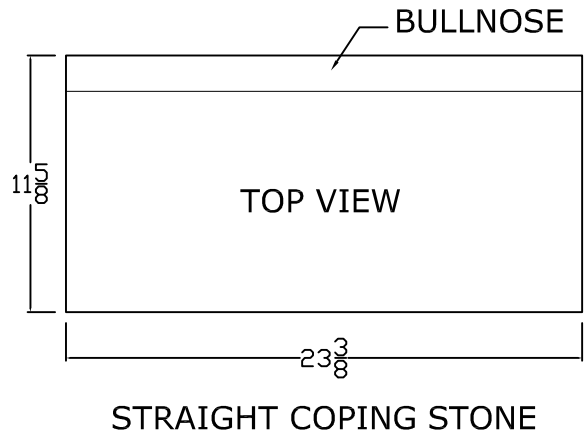

PROFILE OF COPING

ONE PIECE 1' RADIUS CORNER

TWO PIECE 1' RADIUS CORNER

TWO PIECE MITRE CORNER

INSIDE CORNER

**BARRASSO AND SONS, INC.**  
 160 FLORAL PARK ST., ISLIP TERRACE, NY  
 TEL:(631)-581-0360 FAX: (631)-581-0902

STOCK 10" DIAMOND POOL COPING

STANDARD 12" RAISED BULLNOSE POOL COPING  
 (AVAILABLE IN STRAIGHT, RADIUS, AND CORNER PIECES)

<p><b>BARRASSO AND SONS, INC.</b>                  160 FLORAL PARK ST., ISLIP TERRACE, NY                  TEL:(631)-581-0360 FAX: (631)-581-0902</p>	<p>STOCK 12" RAISED B/N POOL COPING                  STRAIGHTS AND CORNERS</p>
---	--

NOTE: RADIUS AND COVER ARE TAKEN AT THE BULLNOSE EDGE  
CONCAVE RADIUS    CONVEX REVERSE RADIUS

RADIUS:	COVER:
4 INCH R	5 1/8"
6 INCH R	8 3/8"
18 INCH R	13 3/8"
1 FOOT R 90°	17 5/8"
1 FOOT R 45°	8 3/4"
2 FOOT R 30°	18 1/8"
3 FOOT R 22.5°	18 3/8"
4 FOOT R	18 3/8"
5 FOOT R	23 1/4"
6 FOOT R	22"
7 FOOT R	20 3/4"
8 FOOT R	20 3/4"
9 FOOT R	23 1/4"
10 FOOT R	23 1/4"
12 FOOT R	21 3/8"
14 FOOT R	23 7/8"
16 FOOT R	22"
18 FOOT R	22 1/8"
20 FOOT R	22"
25 FOOT R	22 3/4"
30 FOOT R	23 7/8"
35 FOOT R	23 7/8"
40 FOOT R	23 3/4"
50 FOOT R	23 7/8"
60 FOOT R	23 7/8"