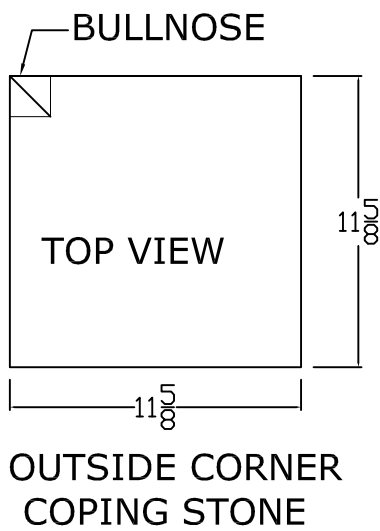

PROFILE OF COPING

ONE PIECE 1' RADIUS CORNER

TWO PIECE 1' RADIUS CORNER

TWO PIECE MITRE CORNER

INSIDE CORNER

**BARRASSO AND SONS, INC.**  
 160 FLORAL PARK ST., ISLIP TERRACE, NY  
 TEL:(631)-581-0360 FAX: (631)-581-0902

STOCK 10" DIAMOND POOL COPING

STANDARD 12" RAISED BULLNOSE POOL COPING  
 (AVAILABLE IN STRAIGHT, RADIUS, AND CORNER PIECES)

<p><b>BARRASSO AND SONS, INC.</b>                  160 FLORAL PARK ST., ISLIP TERRACE, NY                  TEL:(631)-581-0360 FAX: (631)-581-0902</p>	<p>STOCK 12" RAISED B/N POOL COPING                  STRAIGHTS AND CORNERS</p>
---	--

NOTE: RADIUS AND COVER ARE TAKEN AT THE BULLNOSE EDGE  
CONCAVE RADIUS    CONVEX REVERSE RADIUS

RADIUS:	COVER:
4 INCH R	5 1/8"
6 INCH R	8 3/8"
18 INCH R	13 3/8"
1 FOOT R 90°	17 5/8"
1 FOOT R 45°	8 3/4"
2 FOOT R 30°	18 1/8"
3 FOOT R 22.5°	18 3/8"
4 FOOT R	18 3/8"
5 FOOT R	23 1/4"
6 FOOT R	22"
7 FOOT R	20 3/4"
8 FOOT R	20 3/4"
9 FOOT R	23 1/4"
10 FOOT R	23 1/4"
12 FOOT R	21 3/8"
14 FOOT R	23 7/8"
16 FOOT R	22"
18 FOOT R	22 1/8"
20 FOOT R	22"
25 FOOT R	22 3/4"
30 FOOT R	23 7/8"
35 FOOT R	23 7/8"
40 FOOT R	23 3/4"
50 FOOT R	23 7/8"
60 FOOT R	23 7/8"

RADIUS:	COVER:
4 INCH RR	20 3/4"
6 INCH RR	20 1/4"
1 FOOT RR	20 5/8"
2 FOOT RR	19 1/4"
3 FOOT RR	29 1/4"
4 FOOT RR	24 5/8"
5 FOOT RR	25 1/4"
6 FOOT RR	27"
7 FOOT RR	25 5/8"
8 FOOT RR	23 3/4"
9 FOOT RR	23 5/8"
10 FOOT RR	23 5/8"
11 FOOT RR	23 5/8"
12 FOOT RR	23 1/2"
14 FOOT RR	24 1/8"
16 FOOT RR	23 7/8"
18 FOOT RR	23 7/8"
20 FOOT RR	24"
30 FOOT RR	24 1/4"
40 FOOT RR	24 1/8"