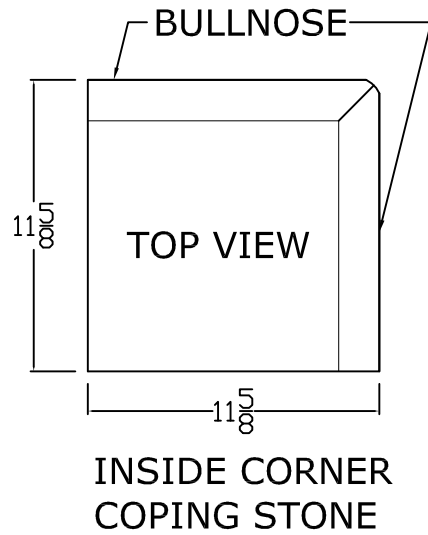

PROFILE OF COPING

ONE PIECE 1' RADIUS CORNER

TWO PIECE 1' RADIUS CORNER

TWO PIECE MITRE CORNER

INSIDE CORNER

**BARRASSO AND SONS, INC.**  
 160 FLORAL PARK ST., ISLIP TERRACE, NY  
 TEL:(631)-581-0360 FAX: (631)-581-0902

STOCK 10" DIAMOND POOL COPING

STANDARD 12" RAISED BULLNOSE POOL COPING  
 (AVAILABLE IN STRAIGHT, RADIUS, AND CORNER PIECES)

<p><b>BARRASSO AND SONS, INC.</b>                  160 FLORAL PARK ST., ISLIP TERRACE, NY                  TEL:(631)-581-0360 FAX: (631)-581-0902</p>	<p>STOCK 12" RAISED B/N POOL COPING                  STRAIGHTS AND CORNERS</p>
---	--

NOTE: RADIUS AND COVER ARE TAKEN AT THE BULLNOSE EDGE  
CONCAVE RADIUS    CONVEX REVERSE RADIUS

RADIUS:	COVER:
4 INCH R	5 1/8"
6 INCH R	8 3/8"
18 INCH R	13 3/8"
1 FOOT R 90°	17 5/8"
1 FOOT R 45°	8 3/4"
2 FOOT R 30°	18 1/8"
3 FOOT R 22.5°	18 3/8"
4 FOOT R	18 3/8"
5 FOOT R	23 1/4"
6 FOOT R	22"
7 FOOT R	20 3/4"
8 FOOT R	20 3/4"
9 FOOT R	23 1/4"
10 FOOT R	23 1/4"
12 FOOT R	21 3/8"
14 FOOT R	23 7/8"
16 FOOT R	22"
18 FOOT R	22 1/8"
20 FOOT R	22"
25 FOOT R	22 3/4"
30 FOOT R	23 7/8"
35 FOOT R	23 7/8"
40 FOOT R	23 3/4"
50 FOOT R	23 7/8"
60 FOOT R	23 7/8"

RADIUS:	COVER:
4 INCH RR	20 3/4"
6 INCH RR	20 1/4"
1 FOOT RR	20 5/8"
2 FOOT RR	19 1/4"
3 FOOT RR	29 1/4"
4 FOOT RR	24 5/8"
5 FOOT RR	25 1/4"
6 FOOT RR	27"
7 FOOT RR	25 5/8"
8 FOOT RR	23 3/4"
9 FOOT RR	23 5/8"
10 FOOT RR	23 5/8"
11 FOOT RR	23 5/8"
12 FOOT RR	23 1/2"
14 FOOT RR	24 1/8"
16 FOOT RR	23 7/8"
18 FOOT RR	23 7/8"
20 FOOT RR	24"
30 FOOT RR	24 1/4"
40 FOOT RR	24 1/8"