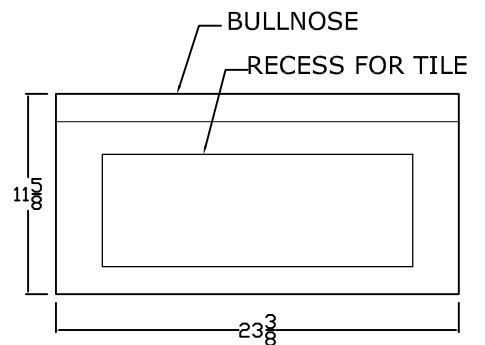

RADIUS:	COVER:
4 INCH RR	20 3/4"
6 INCH RR	20 1/4"
1 FOOT RR	20 5/8"
2 FOOT RR	19 1/4"
3 FOOT RR	29 1/4"
4 FOOT RR	24 5/8"
5 FOOT RR	25 1/4"
6 FOOT RR	27"
7 FOOT RR	25 5/8"
8 FOOT RR	23 3/4"
9 FOOT RR	23 5/8"
10 FOOT RR	23 5/8"
11 FOOT RR	23 5/8"
12 FOOT RR	23 1/2"
14 FOOT RR	24 1/8"
16 FOOT RR	23 7/8"
18 FOOT RR	23 7/8"
20 FOOT RR	24"
30 FOOT RR	24 1/4"
40 FOOT RR	24 1/8"

**CONVEX REVERSE RADIUS (RR) COPING**

**CONCAVE RADIUS (R) COPING**

STRAIGHT 1 TILE  
POCKET COPING

STRAIGHT 2 TILE  
POCKET COPING

STRAIGHT 3 TILE  
POCKET COPING

<p><b>BARRASSO AND SONS, INC.</b>          160 FLORAL PARK ST., ISLIP TERRACE, NY          TEL:(631)-581-0360 FAX: (631)-581-0902</p>	<p>STOCK 12" RAISED B/N POOL COPING          RADIAL SECTIONS AND CORNERS</p>
---	--