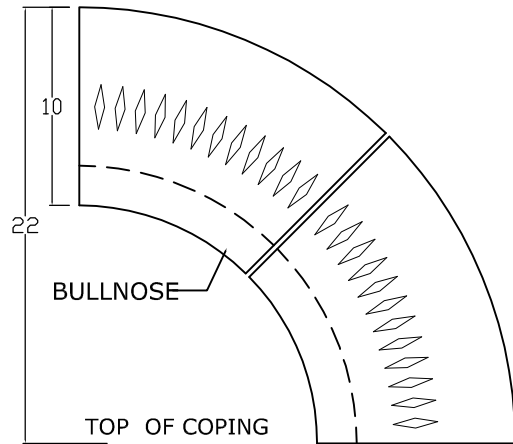

PROFILE OF COPING

ONE PIECE 1' RADIUS CORNER

TWO PIECE 1' RADIUS CORNER

TWO PIECE MITRE CORNER

INSIDE CORNER

**BARRASSO AND SONS, INC.**  
 160 FLORAL PARK ST., ISLIP TERRACE, NY  
 TEL:(631)-581-0360 FAX: (631)-581-0902

STOCK 10" DIAMOND POOL COPING

STANDARD 12" RAISED BULLNOSE POOL COPING  
 (AVAILABLE IN STRAIGHT, RADIUS, AND CORNER PIECES)

<p><b>BARRASSO AND SONS, INC.</b>                  160 FLORAL PARK ST., ISLIP TERRACE, NY                  TEL:(631)-581-0360 FAX: (631)-581-0902</p>	<p>STOCK 12" RAISED B/N POOL COPING                  STRAIGHTS AND CORNERS</p>
---	--

NOTE: RADIUS AND COVER ARE TAKEN AT THE BULLNOSE EDGE  
CONCAVE RADIUS    CONVEX REVERSE RADIUS

RADIUS:	COVER:
4 INCH R	5 1/8"
6 INCH R	8 3/8"
18 INCH R	13 3/8"
1 FOOT R 90°	17 5/8"
1 FOOT R 45°	8 3/4"
2 FOOT R 30°	18 1/8"
3 FOOT R 22.5°	18 3/8"
4 FOOT R	18 3/8"
5 FOOT R	23 1/4"
6 FOOT R	22"
7 FOOT R	20 3/4"
8 FOOT R	20 3/4"
9 FOOT R	23 1/4"
10 FOOT R	23 1/4"
12 FOOT R	21 3/8"
14 FOOT R	23 7/8"
16 FOOT R	22"
18 FOOT R	22 1/8"
20 FOOT R	22"
25 FOOT R	22 3/4"
30 FOOT R	23 7/8"
35 FOOT R	23 7/8"
40 FOOT R	23 3/4"
50 FOOT R	23 7/8"
60 FOOT R	23 7/8"