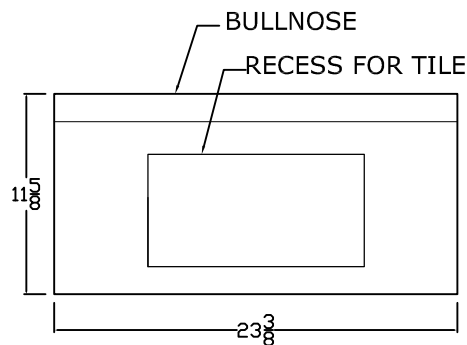

NOTE: RADIUS AND COVER ARE TAKEN AT THE BULLNOSE EDGE  
CONCAVE RADIUS    CONVEX REVERSE RADIUS

RADIUS:	COVER:
4 INCH R	5 1/8"
6 INCH R	8 3/8"
18 INCH R	13 3/8"
1 FOOT R 90°	17 5/8"
1 FOOT R 45°	8 3/4"
2 FOOT R 30°	18 1/8"
3 FOOT R 22.5°	18 3/8"
4 FOOT R	18 3/8"
5 FOOT R	23 1/4"
6 FOOT R	22"
7 FOOT R	20 3/4"
8 FOOT R	20 3/4"
9 FOOT R	23 1/4"
10 FOOT R	23 1/4"
12 FOOT R	21 3/8"
14 FOOT R	23 7/8"
16 FOOT R	22"
18 FOOT R	22 1/8"
20 FOOT R	22"
25 FOOT R	22 3/4"
30 FOOT R	23 7/8"
35 FOOT R	23 7/8"
40 FOOT R	23 3/4"
50 FOOT R	23 7/8"
60 FOOT R	23 7/8"

RADIUS:	COVER:
4 INCH RR	20 3/4"
6 INCH RR	20 1/4"
1 FOOT RR	20 5/8"
2 FOOT RR	19 1/4"
3 FOOT RR	29 1/4"
4 FOOT RR	24 5/8"
5 FOOT RR	25 1/4"
6 FOOT RR	27"
7 FOOT RR	25 5/8"
8 FOOT RR	23 3/4"
9 FOOT RR	23 5/8"
10 FOOT RR	23 5/8"
11 FOOT RR	23 5/8"
12 FOOT RR	23 1/2"
14 FOOT RR	24 1/8"
16 FOOT RR	23 7/8"
18 FOOT RR	23 7/8"
20 FOOT RR	24"
30 FOOT RR	24 1/4"
40 FOOT RR	24 1/8"

**CONVEX REVERSE RADIUS (RR) COPING**

**CONCAVE RADIUS (R) COPING**

STRAIGHT 1 TILE  
POCKET COPING

STRAIGHT 2 TILE  
POCKET COPING

STRAIGHT 3 TILE  
POCKET COPING

<p><b>BARRASSO AND SONS, INC.</b>          160 FLORAL PARK ST., ISLIP TERRACE, NY          TEL:(631)-581-0360 FAX: (631)-581-0902</p>	<p>STOCK 12" RAISED B/N POOL COPING          RADIAL SECTIONS AND CORNERS</p>
---	--