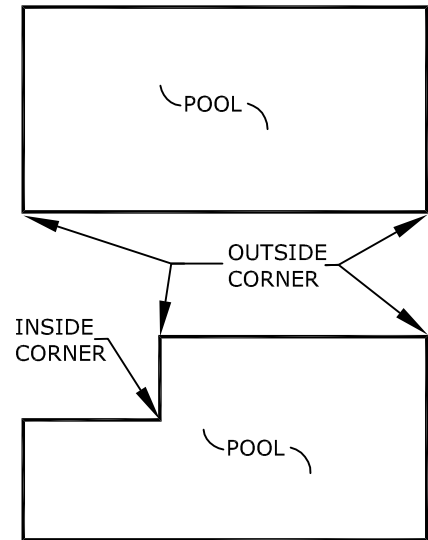

PROFILE OF COPING

ONE PIECE 1' RADIUS CORNER

TWO PIECE 1' RADIUS CORNER

TWO PIECE MITRE CORNER

INSIDE CORNER

**BARRASSO AND SONS, INC.**  
 160 FLORAL PARK ST., ISLIP TERRACE, NY  
 TEL:(631)-581-0360 FAX: (631)-581-0902

STOCK 10" DIAMOND POOL COPING

STANDARD 12" RAISED BULLNOSE POOL COPING  
 (AVAILABLE IN STRAIGHT, RADIUS, AND CORNER PIECES)

<p><b>BARRASSO AND SONS, INC.</b>                  160 FLORAL PARK ST., ISLIP TERRACE, NY                  TEL:(631)-581-0360 FAX: (631)-581-0902</p>	<p>STOCK 12" RAISED B/N POOL COPING                  STRAIGHTS AND CORNERS</p>
---	--

NOTE: RADIUS AND COVER ARE TAKEN AT THE BULLNOSE EDGE  
CONCAVE RADIUS    CONVEX REVERSE RADIUS

RADIUS:	COVER:
4 INCH R	5 1/8"
6 INCH R	8 3/8"
18 INCH R	13 3/8"
1 FOOT R 90°	17 5/8"
1 FOOT R 45°	8 3/4"
2 FOOT R 30°	18 1/8"
3 FOOT R 22.5°	18 3/8"
4 FOOT R	18 3/8"
5 FOOT R	23 1/4"
6 FOOT R	22"
7 FOOT R	20 3/4"
8 FOOT R	20 3/4"
9 FOOT R	23 1/4"
10 FOOT R	23 1/4"
12 FOOT R	21 3/8"
14 FOOT R	23 7/8"
16 FOOT R	22"
18 FOOT R	22 1/8"
20 FOOT R	22"
25 FOOT R	22 3/4"
30 FOOT R	23 7/8"
35 FOOT R	23 7/8"
40 FOOT R	23 3/4"
50 FOOT R	23 7/8"
60 FOOT R	23 7/8"