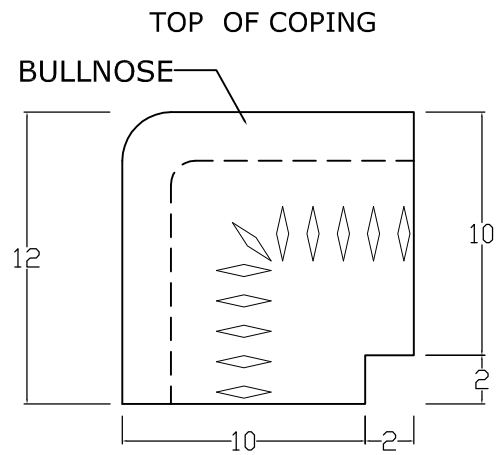

PROFILE OF COPING

ONE PIECE 1' RADIUS CORNER

TWO PIECE 1' RADIUS CORNER

TWO PIECE MITRE CORNER

INSIDE CORNER

**BARRASSO AND SONS, INC.**  
 160 FLORAL PARK ST., ISLIP TERRACE, NY  
 TEL:(631)-581-0360 FAX: (631)-581-0902

STOCK 10" DIAMOND POOL COPING

STANDARD 12" RAISED BULLNOSE POOL COPING  
 (AVAILABLE IN STRAIGHT, RADIUS, AND CORNER PIECES)

<p><b>BARRASSO AND SONS, INC.</b>                  160 FLORAL PARK ST., ISLIP TERRACE, NY                  TEL:(631)-581-0360 FAX: (631)-581-0902</p>	<p>STOCK 12" RAISED B/N POOL COPING                  STRAIGHTS AND CORNERS</p>
---	--

NOTE: RADIUS AND COVER ARE TAKEN AT THE BULLNOSE EDGE  
CONCAVE RADIUS    CONVEX REVERSE RADIUS

RADIUS:	COVER:
4 INCH R	5 1/8"
6 INCH R	8 3/8"
18 INCH R	13 3/8"
1 FOOT R 90°	17 5/8"
1 FOOT R 45°	8 3/4"
2 FOOT R 30°	18 1/8"
3 FOOT R 22.5°	18 3/8"
4 FOOT R	18 3/8"
5 FOOT R	23 1/4"
6 FOOT R	22"
7 FOOT R	20 3/4"
8 FOOT R	20 3/4"
9 FOOT R	23 1/4"
10 FOOT R	23 1/4"
12 FOOT R	21 3/8"
14 FOOT R	23 7/8"
16 FOOT R	22"
18 FOOT R	22 1/8"
20 FOOT R	22"
25 FOOT R	22 3/4"
30 FOOT R	23 7/8"
35 FOOT R	23 7/8"
40 FOOT R	23 3/4"
50 FOOT R	23 7/8"
60 FOOT R	23 7/8"

RADIUS:	COVER:
4 INCH RR	20 3/4"
6 INCH RR	20 1/4"
1 FOOT RR	20 5/8"
2 FOOT RR	19 1/4"
3 FOOT RR	29 1/4"
4 FOOT RR	24 5/8"
5 FOOT RR	25 1/4"
6 FOOT RR	27"
7 FOOT RR	25 5/8"
8 FOOT RR	23 3/4"
9 FOOT RR	23 5/8"
10 FOOT RR	23 5/8"
11 FOOT RR	23 5/8"
12 FOOT RR	23 1/2"
14 FOOT RR	24 1/8"
16 FOOT RR	23 7/8"
18 FOOT RR	23 7/8"
20 FOOT RR	24"
30 FOOT RR	24 1/4"
40 FOOT RR	24 1/8"