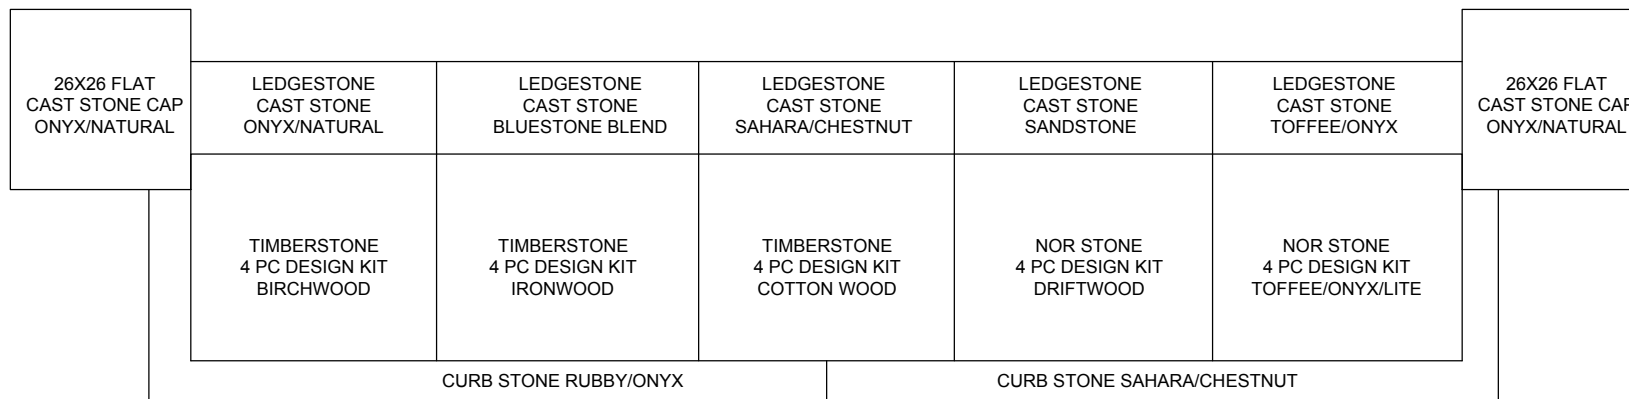

**CAMBRIDGE
PAVING STONES**

6 x 9 R.T. Onyx-Natural	6 X 9 RENAISSANCE SAND STONE	
Renaissance 6 x 9 Toffee-Onyx 6 x 6 Toffee-Onyx	Ledgestone 9x9,9x18, 18x18 Toffee-Onyx	
LEDGE STONE 4.5 X 9 BLUESTONE BLEND	Renaissance Random Toffee-Onyx	
Renaissance V Toffee-Onyx	6 X 9 R.T. Sahara-Chestnut	
6 x 9 Round Table Chestnut Bronze		
6 x 9 Renaissance Onyx-Chestnut	6X 9 ROUND TABLE BLUESTONE BLEND	
BRICK ALLEY CAST STONE BRANDY WINE, TAWNY & POTTERS KILN		
6 x 9 R.T. Salmon-Onyx		
6 x 9 Renaissance Sahara-Chestnut	Ledge Stone Onyx-Natural	
6 x 9 Round Table Toffee-Onyx	Ledge Stone Canyon Blend	
Ledge Stone XL Montauk Blue	Ledge Stone XL Redrock Blend	Belgium 5 Midnite Onyx

REV. 5.13.15

ELEVATION

PLAN VIEW

REV. 5.23.2016

Sheet No. :

6