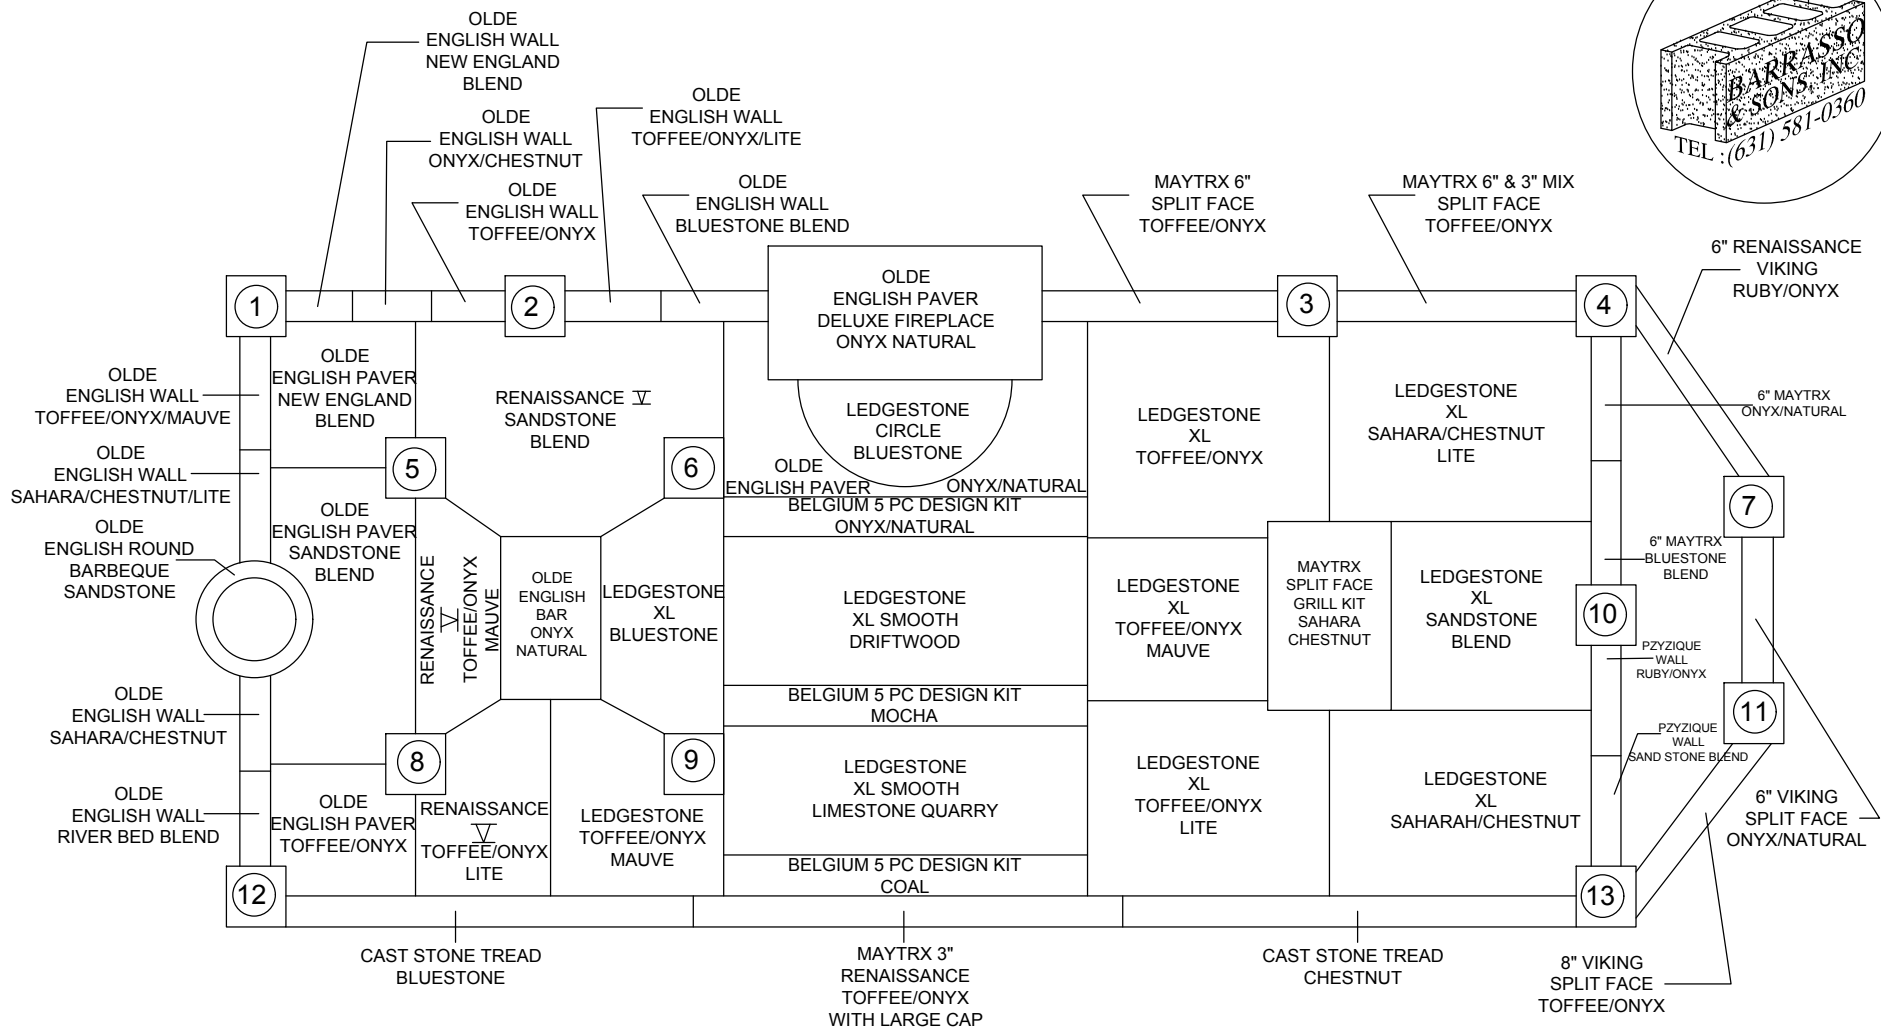

**CAMBRIDGE
PAVING STONES**

① ELEVATION @ DISPLAY HOUSE FRONT
NOT TO SCALE

FLORAL PARK STREET
② PLANVIEW @ DISPLAY HOUSE FRONT
NOT TO SCALE

REV. 3.28.2019

Sheet No. :
1

KEY.

- ① OLDE ENGLISH LEDGE STONE TOFFEE/ONYX
- ② OLDE ENGLISH WALL ONYX/CHESTNUT
- ③ 6" MAYTRX SPLIT FACE SAHARA/CHESTNUT KIT
- ④ 6" MAYTRX SPLIT FACE SAHARA/CHESTNUT KIT
- ⑤ OLDE ENGLISH WALL ONYX/NATURAL
- ⑥ OLDE ENGLISH WALL ONYX/NATURAL
- ⑦ 6" RENAISSANCE RUBY/ONYX KIT
- ⑧ OLDE ENGLISH LEDGESTONE BLUESTONE BLEND
- ⑨ OLDE ENGLISH LEDGESTONE BLUESTONE BLEND
- ⑩ 6" MAYTRX SPLIT FACE SAHARA/CHESTNUT KIT
- ⑪ 6" MAYTRX RENAISSANCE ONYX/NATURAL KIT
- ⑫ OLDE ENGLISH LEDGESTONE LIMESTONE QUARRY
- ⑬ 6" MAYTRX SPLIT FACE TOFFEE/ONYX KIT

REV. 5.23.2016
 Sheet No. :
5

BARRASSO & SONS, INC.
 160 FLORAL PARK STREET
 ISLIP TERRACE, NY 11752
 (631) 581-0360

RANDOM KIT RENAISSANCE TOFFEE/ONYX	RANDOM KIT ROUND TABLE SAHARA CHESTNUT	OLDE ENGLISH SAHARA-CHESTNUT	
6 x 9 Round Table Chestnut-Salmon		OLDE ENGLISH TOFFEE/ONYX/LITE	
LEDGE STONE VERMONT SLATE	6 X 9 ROUND TABLE TOFFE/ONYX/MAUVE	6x9 ROUND TABLE RUBY/ONYX	OLDE ENGLISH ONYX-NATURAL

REV. 5.13.15

ELEVATION

PLAN VIEW

REV. 5.23.2016

Sheet No. :

6