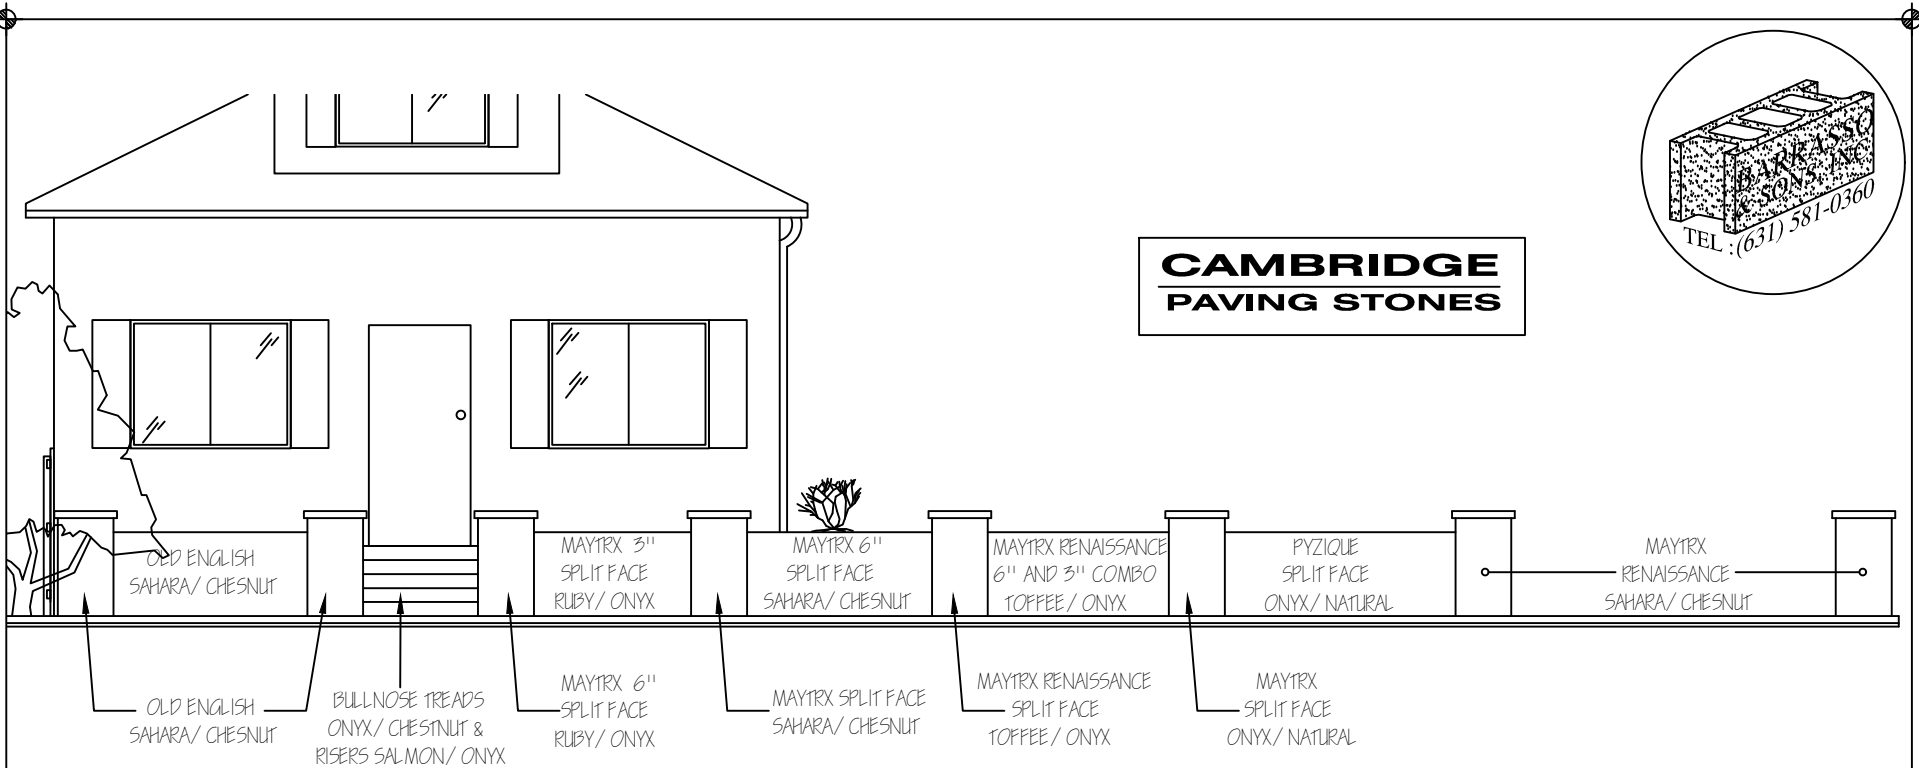

**CAMBRIDGE
PAVING STONES**

① ELEVATION @ DISPLAY HOUSE FRONT
NOT TO SCALE

FLORAL PARK STREET
② PLANVIEW @ DISPLAY HOUSE FRONT
NOT TO SCALE

REV. 3.28.2019

Sheet No. :
1

KEY.

- ① OLDE ENGLISH LEDGE STONE TOFFEE/ONYX
- ② OLDE ENGLISH WALL ONYX/CHESTNUT
- ③ 6" MAYTRX SPLIT FACE SAHARA/CHESTNUT KIT
- ④ 6" MAYTRX SPLIT FACE SAHARA/CHESTNUT KIT
- ⑤ OLDE ENGLISH WALL ONYX/NATURAL
- ⑥ OLDE ENGLISH WALL ONYX/NATURAL
- ⑦ 6" RENAISSANCE RUBY/ONYX KIT
- ⑧ OLDE ENGLISH LEDGESTONE BLUESTONE BLEND
- ⑨ OLDE ENGLISH LEDGESTONE BLUESTONE BLEND
- ⑩ 6" MAYTRX SPLIT FACE SAHARA/CHESTNUT KIT
- ⑪ 6" MAYTRX RENAISSANCE ONYX/NATURAL KIT
- ⑫ OLDE ENGLISH LEDGESTONE LIMESTONE QUARRY
- ⑬ 6" MAYTRX SPLIT FACE TOFFEE/ONYX KIT