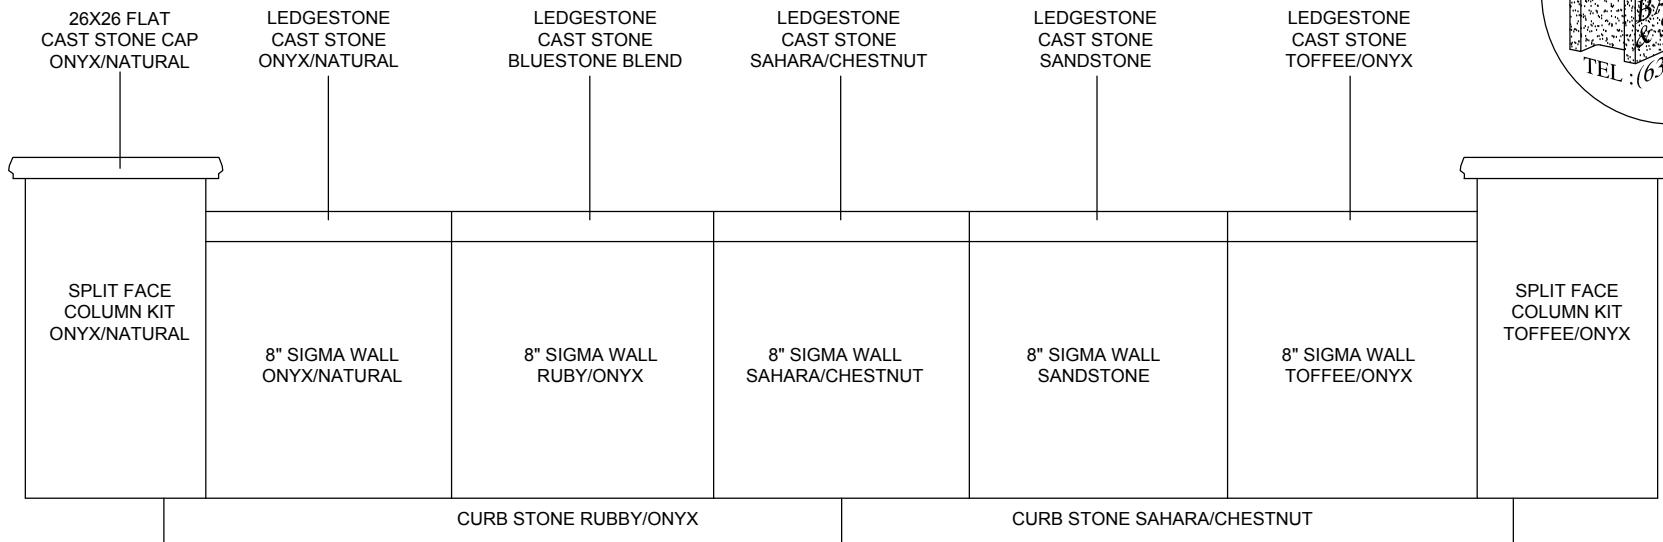

**CAMBRIDGE
PAVING STONES**

① ELEVATION @ DISPLAY HOUSE FRONT
NOT TO SCALE

FLORAL PARK STREET
② PLANVIEW @ DISPLAY HOUSE FRONT
NOT TO SCALE

REV. 3.28.2019

Sheet No. :
1

KEY.

- ① OLDE ENGLISH LEDGE STONE TOFFEE/ONYX
- ② OLDE ENGLISH WALL ONYX/CHESTNUT
- ③ 6" MAYTRX SPLIT FACE SAHARA/CHESTNUT KIT
- ④ 6" MAYTRX SPLIT FACE SAHARA/CHESTNUT KIT
- ⑤ OLDE ENGLISH WALL ONYX/NATURAL
- ⑥ OLDE ENGLISH WALL ONYX/NATURAL
- ⑦ 6" RENAISSANCE RUBY/ONYX KIT
- ⑧ OLDE ENGLISH LEDGESTONE BLUESTONE BLEND
- ⑨ OLDE ENGLISH LEDGESTONE BLUESTONE BLEND
- ⑩ 6" MAYTRX SPLIT FACE SAHARA/CHESTNUT KIT
- ⑪ 6" MAYTRX RENAISSANCE ONYX/NATURAL KIT
- ⑫ OLDE ENGLISH LEDGESTONE LIMESTONE QUARRY
- ⑬ 6" MAYTRX SPLIT FACE TOFFEE/ONYX KIT

REV. 5.23.2016
 Sheet No. :
5

BARRASSO & SONS, INC.
 160 FLORAL PARK STREET
 ISLIP TERRACE, NY 11752
 (631) 581-0360

RANDOM KIT RENAISSANCE TOFFEE/ONYX	RANDOM KIT ROUND TABLE SAHARA CHESTNUT	OLDE ENGLISH SAHARA-CHESTNUT	
6 x 9 Round Table Chestnut-Salmon		OLDE ENGLISH TOFFEE/ONYX/LITE	
LEDGE STONE VERMONT SLATE	6 X 9 ROUND TABLE TOFFE/ONYX/MAUVE	6x9 ROUND TABLE RUBY/ONYX	OLDE ENGLISH ONYX-NATURAL

**CAMBRIDGE
PAVING STONES**

6 x 9 R.T. Onyx-Natural	6 X 9 RENAISSANCE SAND STONE	
Renaissance 6 x 9 Toffee-Onyx 6 x 6 Toffee-Onyx	Ledgestone 9x9,9x18, 18x18 Toffee-Onyx	
LEDGE STONE 4.5 X 9 BLUESTONE BLEND	Renaissance Random Toffee-Onyx	
Renaissance V Toffee-Onyx	6 X 9 R.T. Sahara-Chestnut	
6 x 9 Round Table Chestnut Bronze		
6 x 9 Renaissance Onyx-Chestnut	6X 9 ROUND TABLE BLUESTONE BLEND	
BRICK ALLEY CAST STONE BRANDY WINE, TAWNY & POTTERS KILN		
6 x 9 R.T. Salmon-Onyx		
6 x 9 Renaissance Sahara-Chestnut	Ledge Stone Onyx-Natural	
6 x 9 Round Table Toffee-Onyx	Ledge Stone Canyon Blend	
Ledge Stone XL Montauk Blue	Ledge Stone XL Redrock Blend	Belgium 5 Midnite Onyx

REV. 5.13.15

ELEVATION

PLAN VIEW

REV. 5.23.2016

Sheet No. :

6