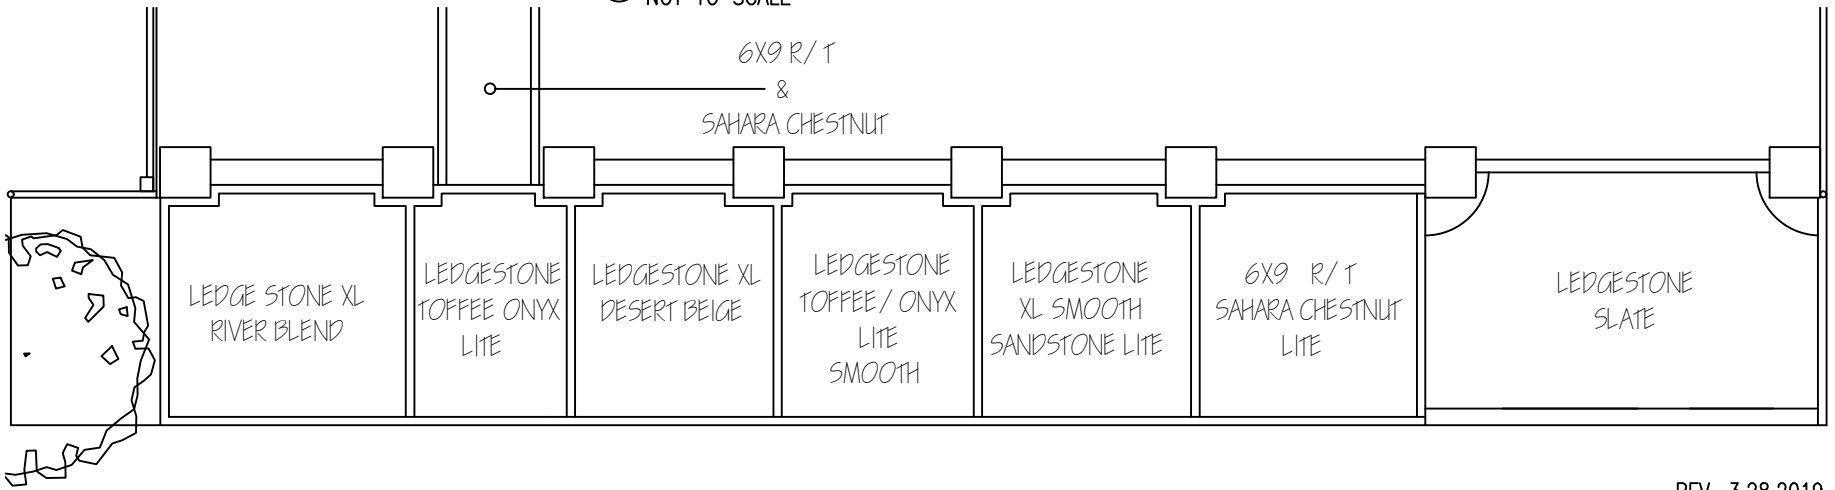

**CAMBRIDGE
PAVING STONES**

① ELEVATION @ DISPLAY HOUSE FRONT
NOT TO SCALE

FLORAL PARK STREET
② PLANVIEW @ DISPLAY HOUSE FRONT
NOT TO SCALE

REV. 3.28.2019

Sheet No. :
1

KEY.

- ① OLDE ENGLISH LEDGE STONE TOFFEE/ONYX
- ② OLDE ENGLISH WALL ONYX/CHESTNUT
- ③ 6" MAYTRX SPLIT FACE SAHARA/CHESTNUT KIT
- ④ 6" MAYTRX SPLIT FACE SAHARA/CHESTNUT KIT
- ⑤ OLDE ENGLISH WALL ONYX/NATURAL
- ⑥ OLDE ENGLISH WALL ONYX/NATURAL
- ⑦ 6" RENAISSANCE RUBY/ONYX KIT
- ⑧ OLDE ENGLISH LEDGESTONE BLUESTONE BLEND
- ⑨ OLDE ENGLISH LEDGESTONE BLUESTONE BLEND
- ⑩ 6" MAYTRX SPLIT FACE SAHARA/CHESTNUT KIT
- ⑪ 6" MAYTRX RENAISSANCE ONYX/NATURAL KIT
- ⑫ OLDE ENGLISH LEDGESTONE LIMESTONE QUARRY
- ⑬ 6" MAYTRX SPLIT FACE TOFFEE/ONYX KIT

REV. 5.23.2016
 Sheet No. :
5

BARRASSO & SONS, INC.
 160 FLORAL PARK STREET
 ISLIP TERRACE, NY 11752
 (631) 581-0360

RANDOM KIT RENAISSANCE TOFFEE/ONYX	RANDOM KIT ROUND TABLE SAHARA CHESTNUT	OLDE ENGLISH SAHARA-CHESTNUT	
6 x 9 Round Table Chestnut-Salmon		OLDE ENGLISH TOFFEE/ONYX/LITE	
LEDGE STONE VERMONT SLATE	6 X 9 ROUND TABLE TOFFE/ONYX/MAUVE	6x9 ROUND TABLE RUBY/ONYX	OLDE ENGLISH ONYX-NATURAL

REV. 5.13.15

ELEVATION

PLAN VIEW

REV. 5.23.2016

Sheet No. :

6