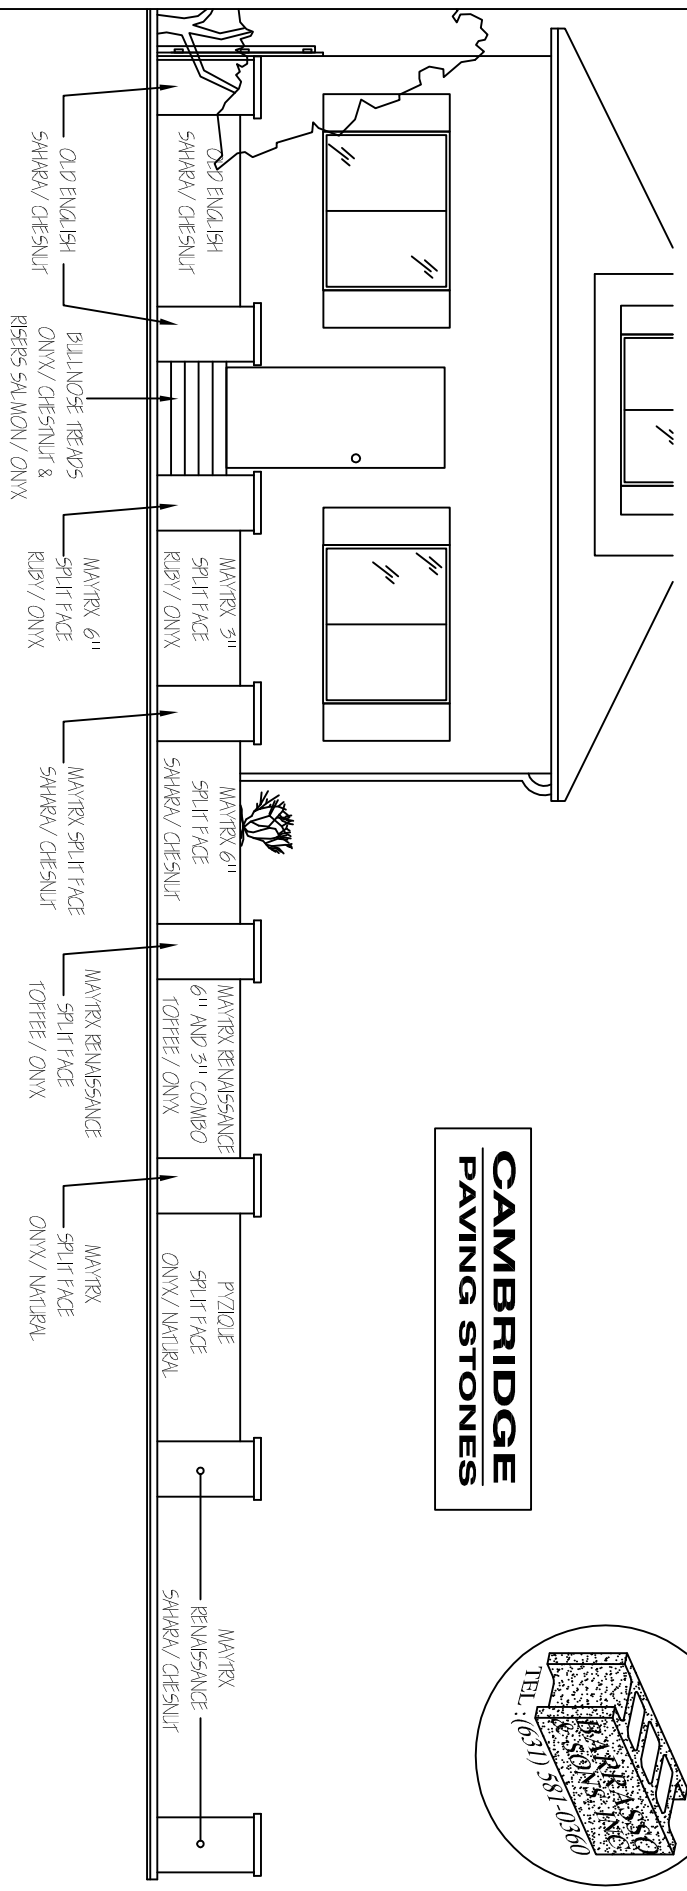

CAMBRIDGE
PAVING STONES

① ELEVATION @ DISPLAY HOUSE FRONT
NOT TO SCALE

② PLANVIEW @ DISPLAY HOUSE FRONT
NOT TO SCALE

FLORAL PARK STREET

Sheet No. :

1

BARRASSO & SONS, INC.
 160 FLORAL PARK STREET
 ISLIP TERRACE, NY 11752
 (631) 581-0360