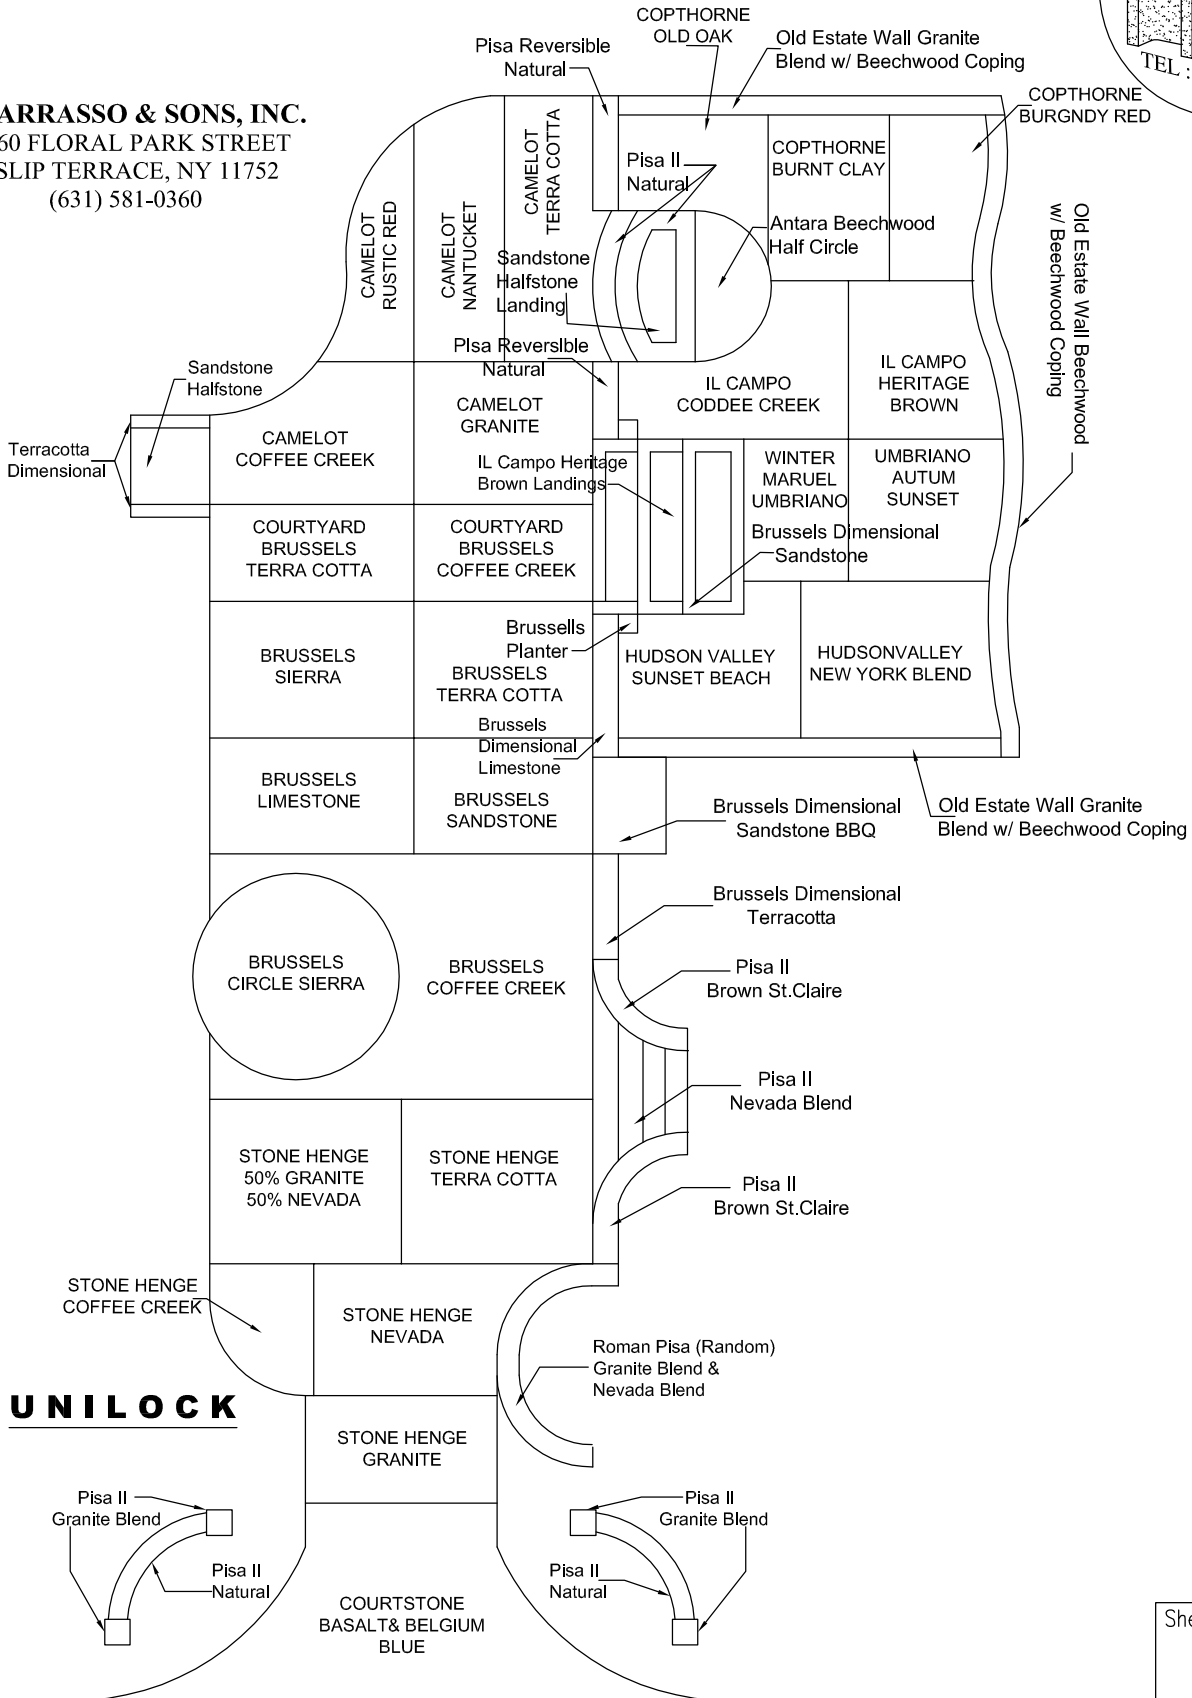

BARRASSO & SONS, INC.
160 FLORAL PARK STREET
ISLIP TERRACE, NY 11752
(631) 581-0360

Sheet No. :

4