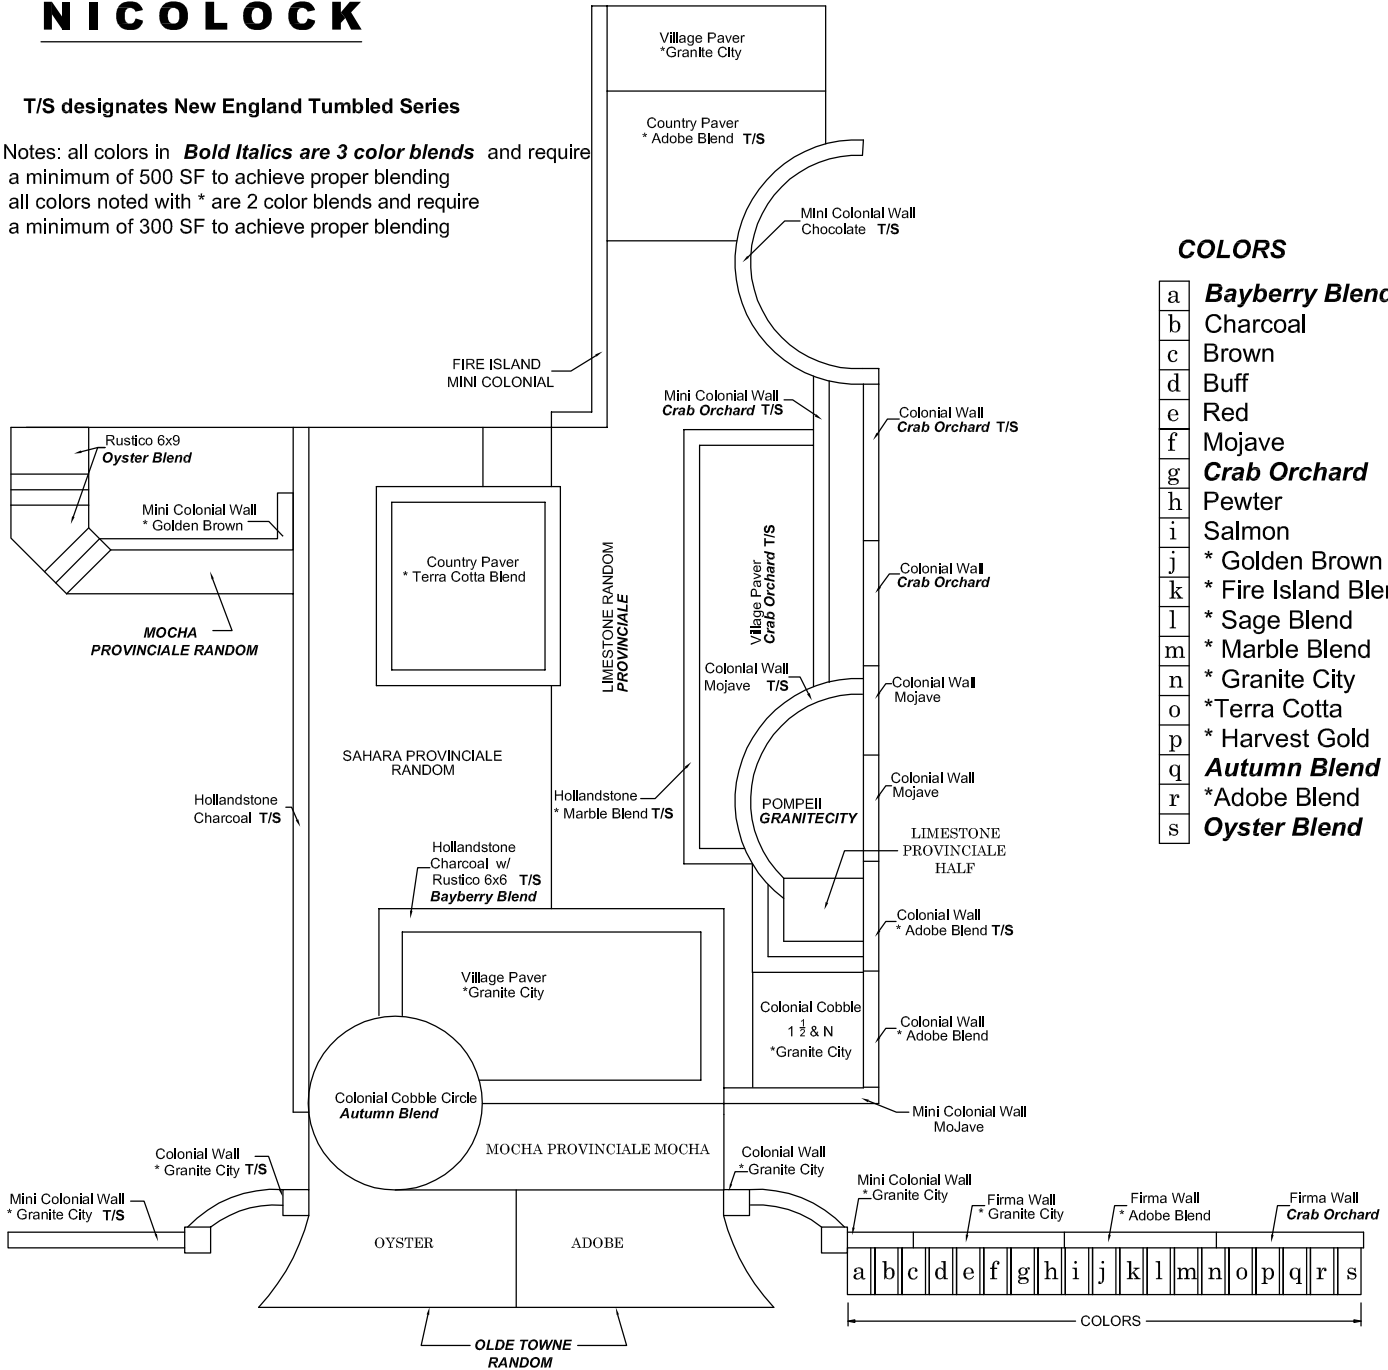

REV. 5.23.06

Sheet No. :
2

NICOLOCK

T/S designates New England Tumbled Series

Notes: all colors in ***Bold Italics are 3 color blends*** and require a minimum of 500 SF to achieve proper blending
 all colors noted with * are 2 color blends and require a minimum of 300 SF to achieve proper blending