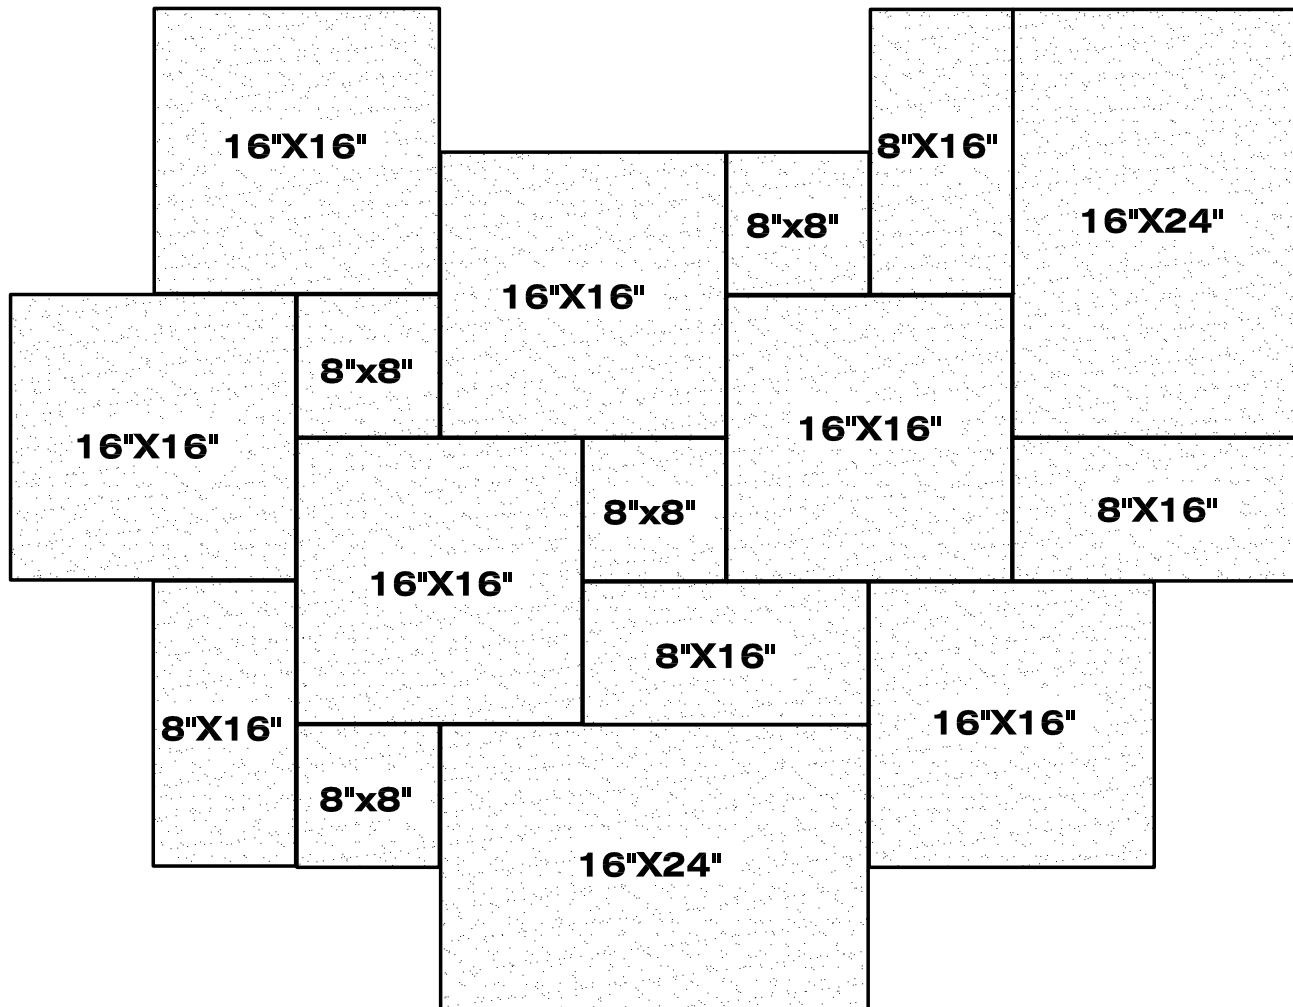

BARRASSO & SONS, INC.

Mason and Building Supplies

160 FLORAL PARK STREET * ISLIP TERRACE * N.Y. 11752 * (631) 581-0360 * FAX (631)581-0902

VERSALLES PATTERN / FRENCH PATTERN

TYPICAL PATTERN LAYOUT CONSISTING OF :

- 4 PIECES 8" X 8"
- 4 PIECES 8" X 16"
- 6 PIECES 16" X 16"
- 2 PIECES 16" X 24"

16 PIECES = 21.3 SQUARE FEET TOTAL