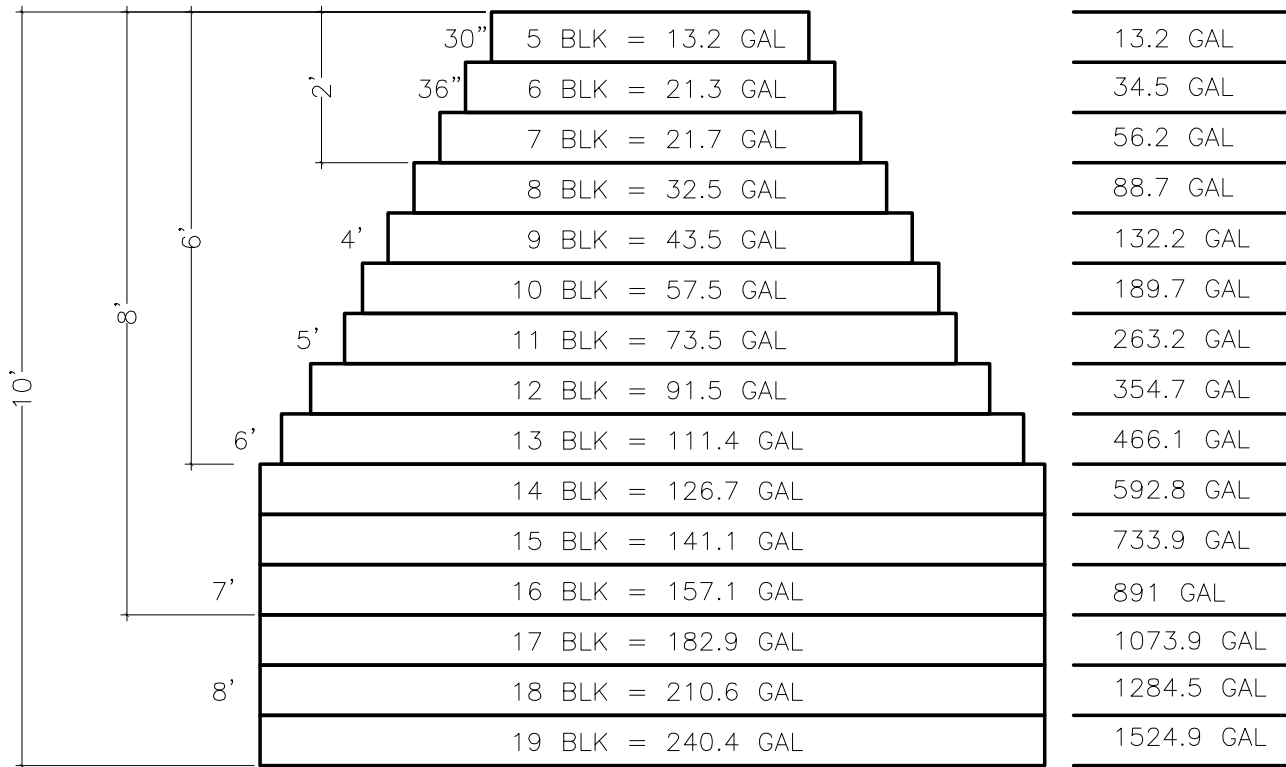

BARRASSO & SONS, INC.

Mason and Building Supplies

160 FLORAL PARK STREET * ISLIP TERRACE * N.Y. 11752 * (631) 581-0360 * FAX (631)581-0902

DRY WELL

4" X 8" 16"
4" INTERLOCKED
CURVED CESSPOOL